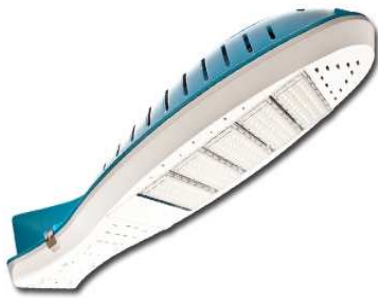

RRLS-LLDxxWF

Geschikt voor o.a.:

- Straatverlichting
- Parkeerterrein
- Bedrijventerrein
- Sportvelden (180W)